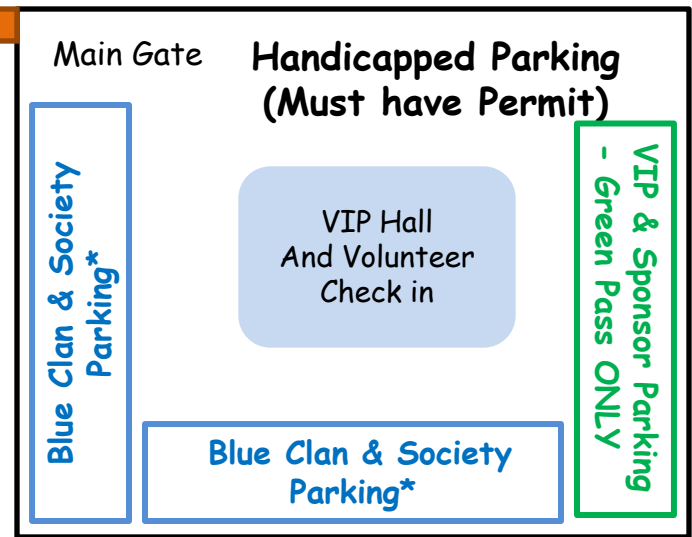

Athletic Field

Pipe Bands
PB1-MacMillan
PB2-John F. Nicoll
PB3-Chesapeake
PB4-Maryland Youth
PB5-Washington

34

19	
20	11
21	12
PB 1	13
PB 2	
PB 3	14
PB 4	15
PB 5	16
22	
23	17
24	18

S

1
2
3
4
5
6
7
8
9
10

+ - Honored Clan

* One Parking Pass per Clan. Additional vehicles must park in General Parking area

S - St. Andrews Mid-Maryland - HOST!

- 1 Ancient Order of Hibernians Honored Clan (2spaces)
- 2 Irwin Tent/1T/4CH
- 3 Buchanan Tent/2T
- 4 Shaw 1T/2CH
- 5 MacKay 1T